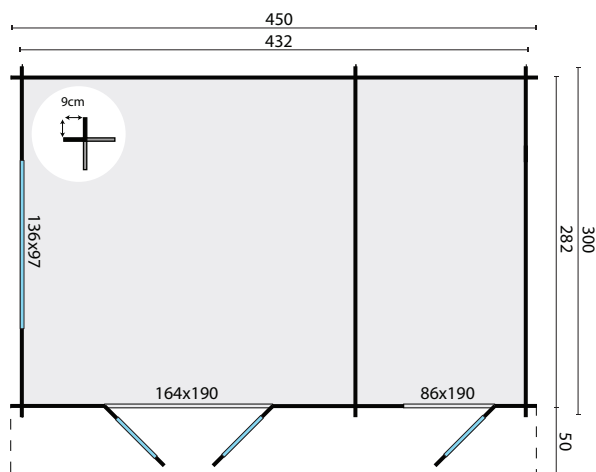

TUINDECO

LEADING IN GARDEN PRODUCTS

40.7236

Fraga

All sizes are approximate and in cm

7,8+4,0m²

-

16,8+8,6m³

34mm

24,4m²

4mm

840kg

488x115x61cm