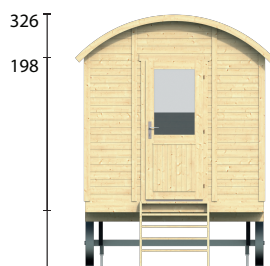

TUINDECO

LEADING IN GARDEN PRODUCTS

40.0182

Angelo Gypsy wagon

All sizes are approximate and in cm

 14,2m²

 28,4m³

 17,3m²

 18mm

 19mm

 3-6-3mm

965/155kg - wheels set

400x120x105cm

312x120x32cm - wheels set