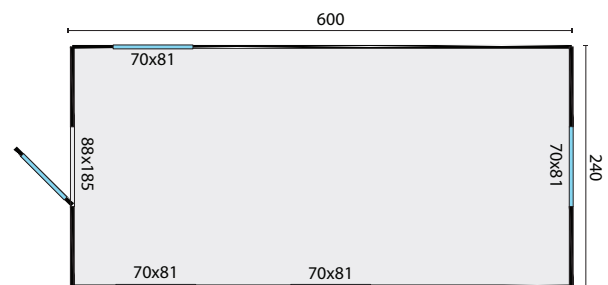

TUINDECO

LEADING IN GARDEN PRODUCTS

40.0182

Angelo Gypsy wagon

All sizes are approximate and in cm

 14,2m²

 28,4m³

 17,3m²

 18mm

 19mm

 3-6-3mm

965/155kg - wheels set

400x120x105cm

312x120x32cm - wheels set