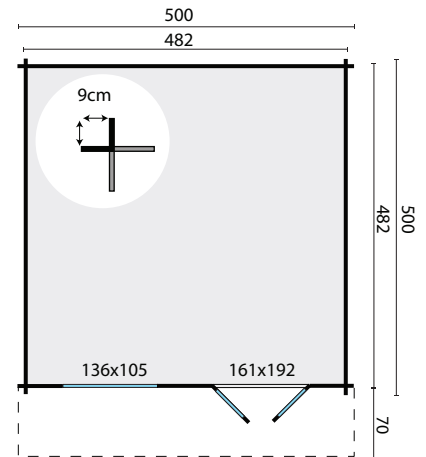

TUINDECO

LEADING IN GARDEN PRODUCTS

40.0787

Hendrick

All sizes are approximate and in cm

 22,4m²

 50,0m³

 30,4m²

-

 44mm

 4-6-4mm

1210kg

570x115x71cm