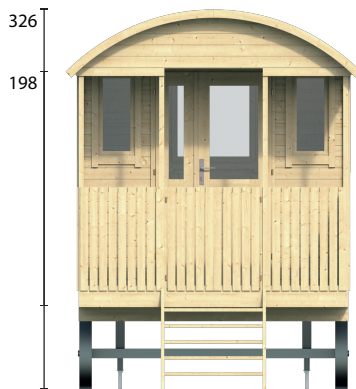

TUINDECO

LEADING IN GARDEN PRODUCTS

40.0161 Paddy Gypsy wagon

All sizes are approximate and in cm

 11,5m²

 23,0m³

 14,3m²

 18mm

 19mm

 3-6-3mm

840/155kg - wheels set

400x120x86cm

312x120x32cm - wheels set