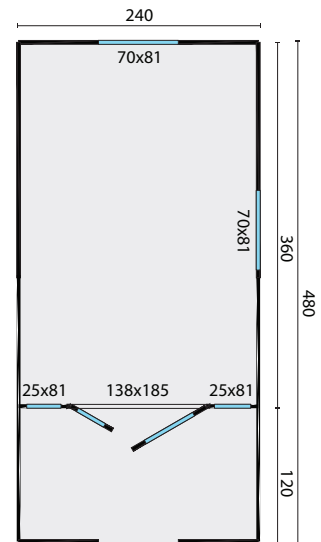

TUINDECO

LEADING IN GARDEN PRODUCTS

40.0161 Paddy Gypsy wagon

All sizes are approximate and in cm

 11,5m²

 23,0m³

 14,3m²

 18mm

 19mm

 3-6-3mm

840/155kg - wheels set

400x120x86cm

312x120x32cm - wheels set