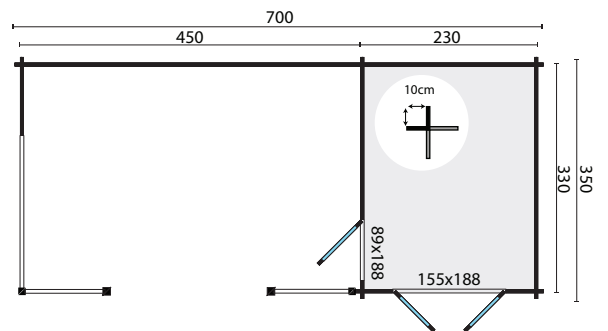

TUINDECO

LEADING IN GARDEN PRODUCTS

40.0889

Kukka

All sizes are approximate and in cm

7,2+14,4m²

-

19,7m³

40mm

28,1m²

3-6-3mm

1300kg

480x114x77cm