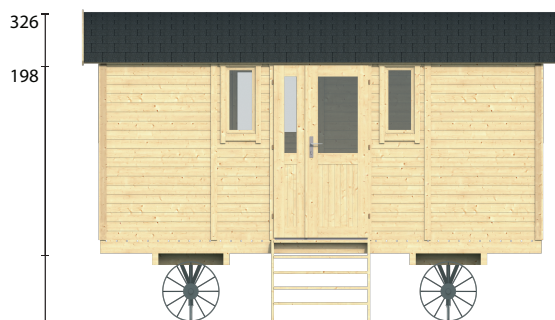

TUINDECO

LEADING IN GARDEN PRODUCTS

40.0179

Patricia Gypsy wagon

All sizes are approximate and in cm

 11,5m²

 23,0m³

 14,3m²

 18mm

 19mm

 3-6-3mm

830/155kg - wheels set

400x120x85cm

312x120x32cm - wheels set