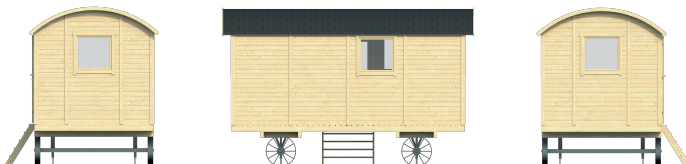

TUINDECO

LEADING IN GARDEN PRODUCTS

40.0179

Patricia Gypsy wagon

All sizes are approximate and in cm

 11,5m²

 23,0m³

 14,3m²

 18mm

 19mm

 3-6-3mm

830/155kg - wheels set

400x120x85cm

312x120x32cm - wheels set