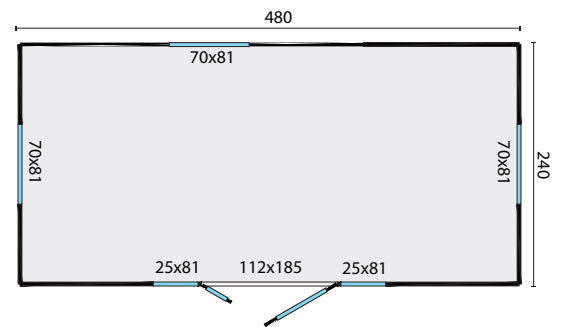

TUINDECO

LEADING IN GARDEN PRODUCTS

40.0179

Patricia Gypsy wagon

All sizes are approximate and in cm

 11,5m²

 23,0m³

 14,3m²

 18mm

 19mm

 3-6-3mm

830/155kg - wheels set

400x120x85cm

312x120x32cm - wheels set