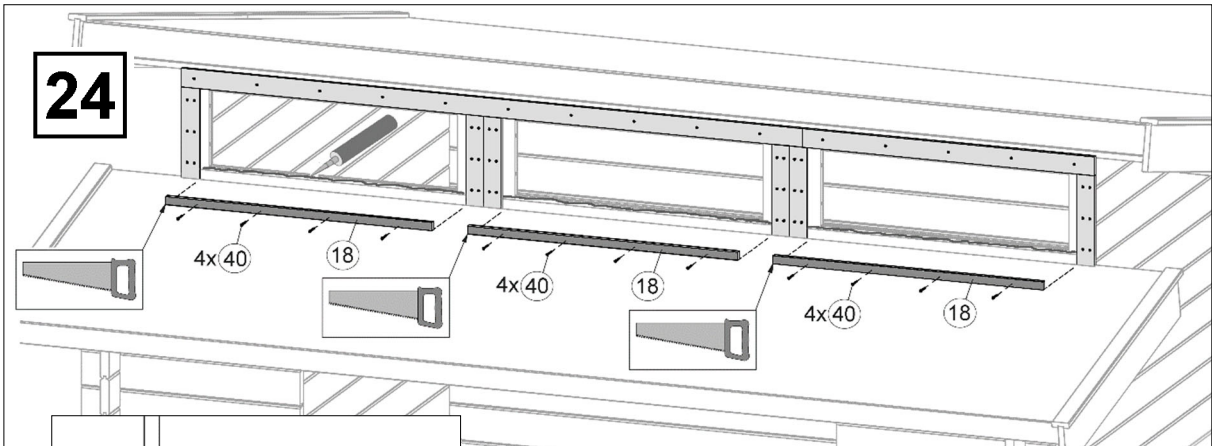

Abbildung 158.3030.00.00

Blockhaustür, 2-flügelig

en	Blockboard cabin door, 2 panes
fr	porte maison en madriers, 2 vantaux
it	porta per casetta in listoni, a 2 ante

25

Pos	Abbildung	Abmessung	Pos	Abbildung	Abmessung
(D.1)		46 / 80	(D.6)		
(D.2)		46 / 80	(D.7)		21 / 67
(D.3)		46 / 80	(D.8)		21 / 67
(D.4)		5 / 15 / 1750	(D.9)		21 / 67
(D.5)					