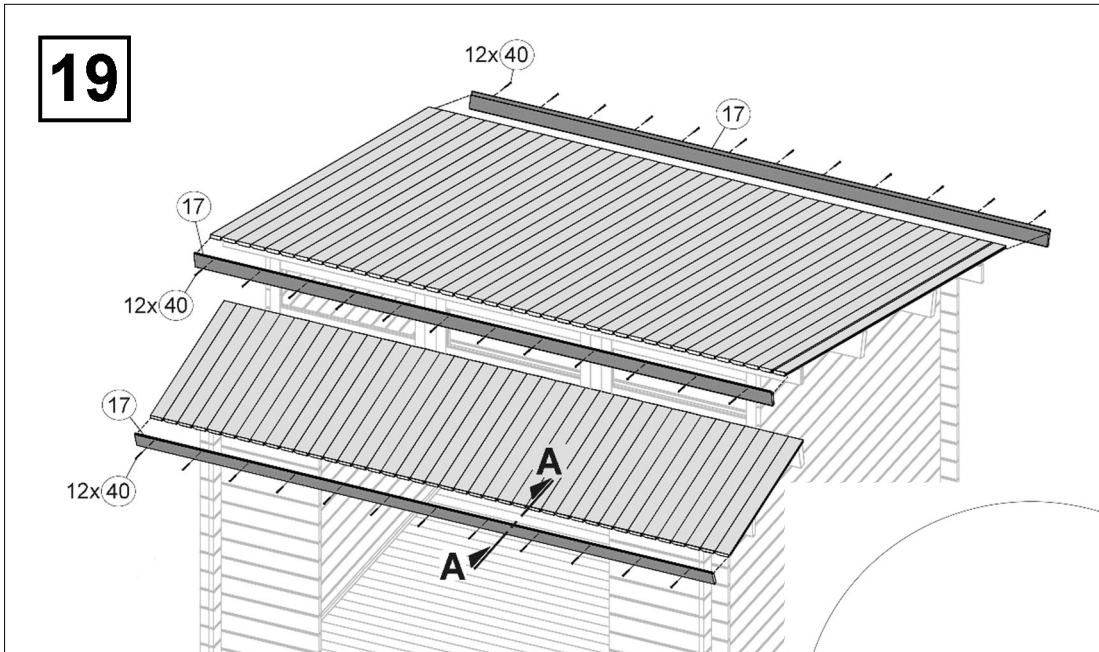

Abbildung 158.3030.00.00