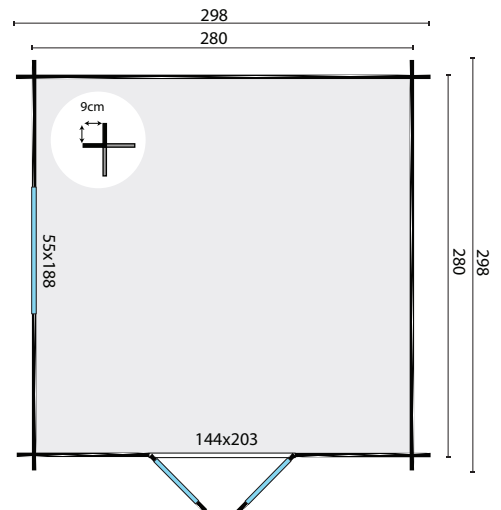

# Bodine

225

All sizes are approximate and in cm

7,8m<sup>2</sup>

-

17,5m<sup>3</sup>

28mm

10,2m<sup>2</sup>

4mm

495kg

320x115x49cm